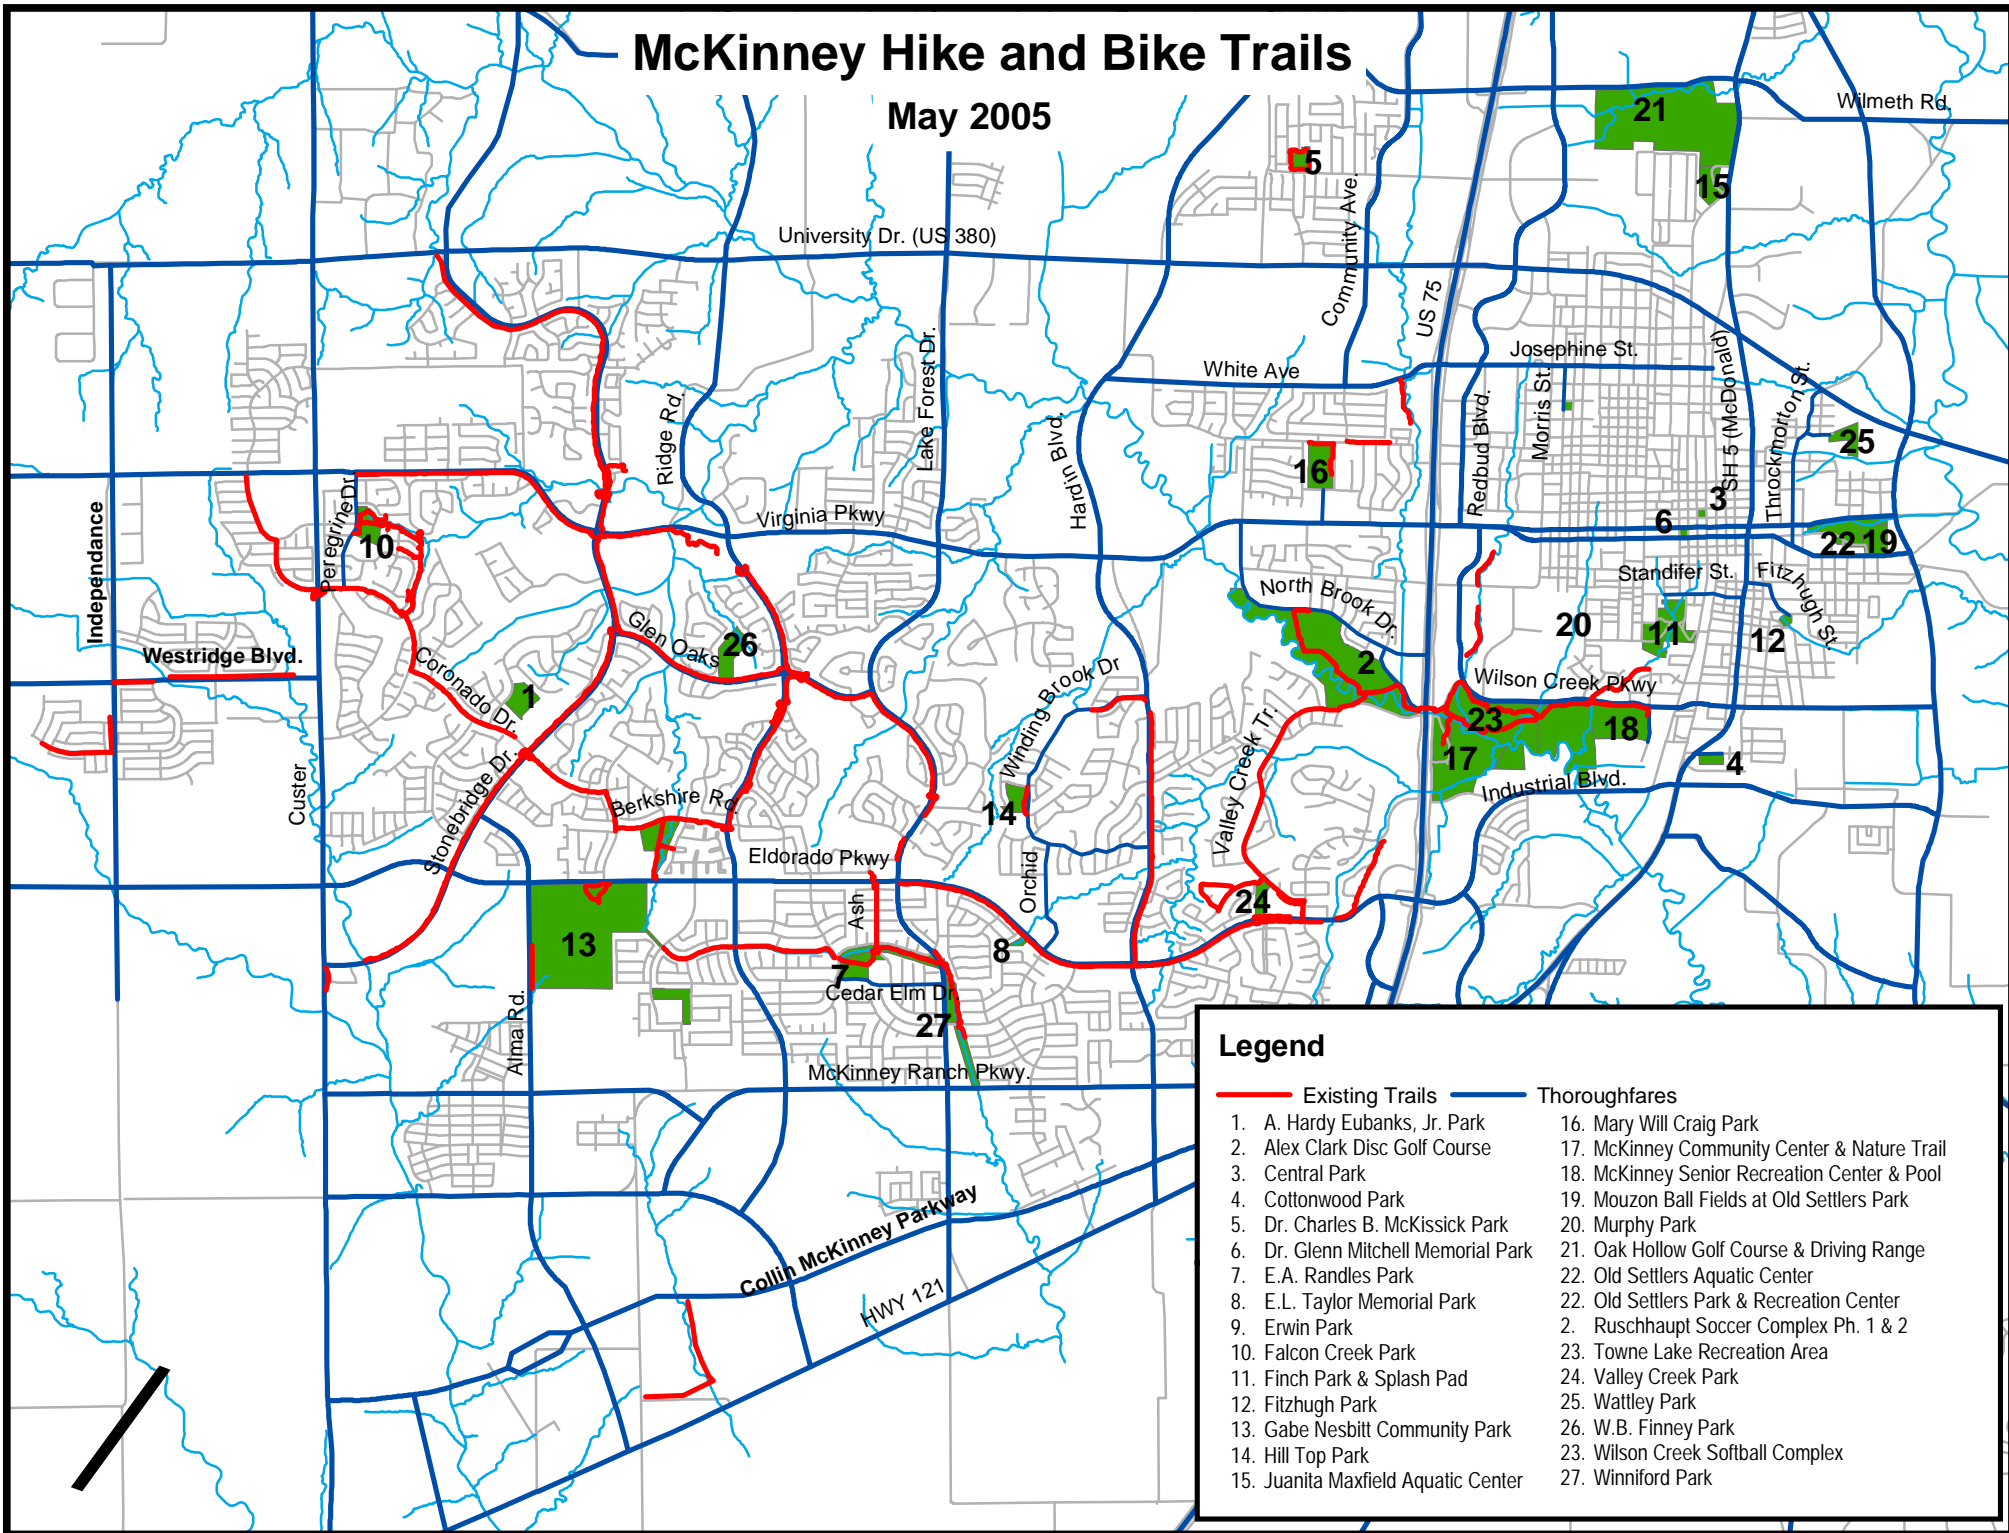

# McKinney Hike and Bike Trails

May 2005

## Legend

- |                                                                                                       |                                                                                                     |
|-------------------------------------------------------------------------------------------------------|-----------------------------------------------------------------------------------------------------|
|  Existing Trails |  Thoroughfares |
|-------------------------------------------------------------------------------------------------------|-----------------------------------------------------------------------------------------------------|
1. A. Hardy Eubanks, Jr. Park
  2. Alex Clark Disc Golf Course
  3. Central Park
  4. Cottonwood Park
  5. Dr. Charles B. McKissick Park
  6. Dr. Glenn Mitchell Memorial Park
  7. E.A. Randles Park
  8. E.L. Taylor Memorial Park
  9. Erwin Park
  10. Falcon Creek Park
  11. Finch Park & Splash Pad
  12. Fitzhugh Park
  13. Gabe Nesbitt Community Park
  14. Hill Top Park
  15. Juanita Maxfield Aquatic Center
  16. Mary Will Craig Park
  17. McKinney Community Center & Nature Trail
  18. McKinney Senior Recreation Center & Pool
  19. Mouzon Ball Fields at Old Settlers Park
  20. Murphy Park
  21. Oak Hollow Golf Course & Driving Range
  22. Old Settlers Aquatic Center
  22. Old Settlers Park & Recreation Center
  2. Ruschhaupt Soccer Complex Ph. 1 & 2
  23. Towne Lake Recreation Area
  24. Valley Creek Park
  25. Wattle Park
  26. W.B. Finney Park
  23. Wilson Creek Softball Complex
  27. Winniford Park